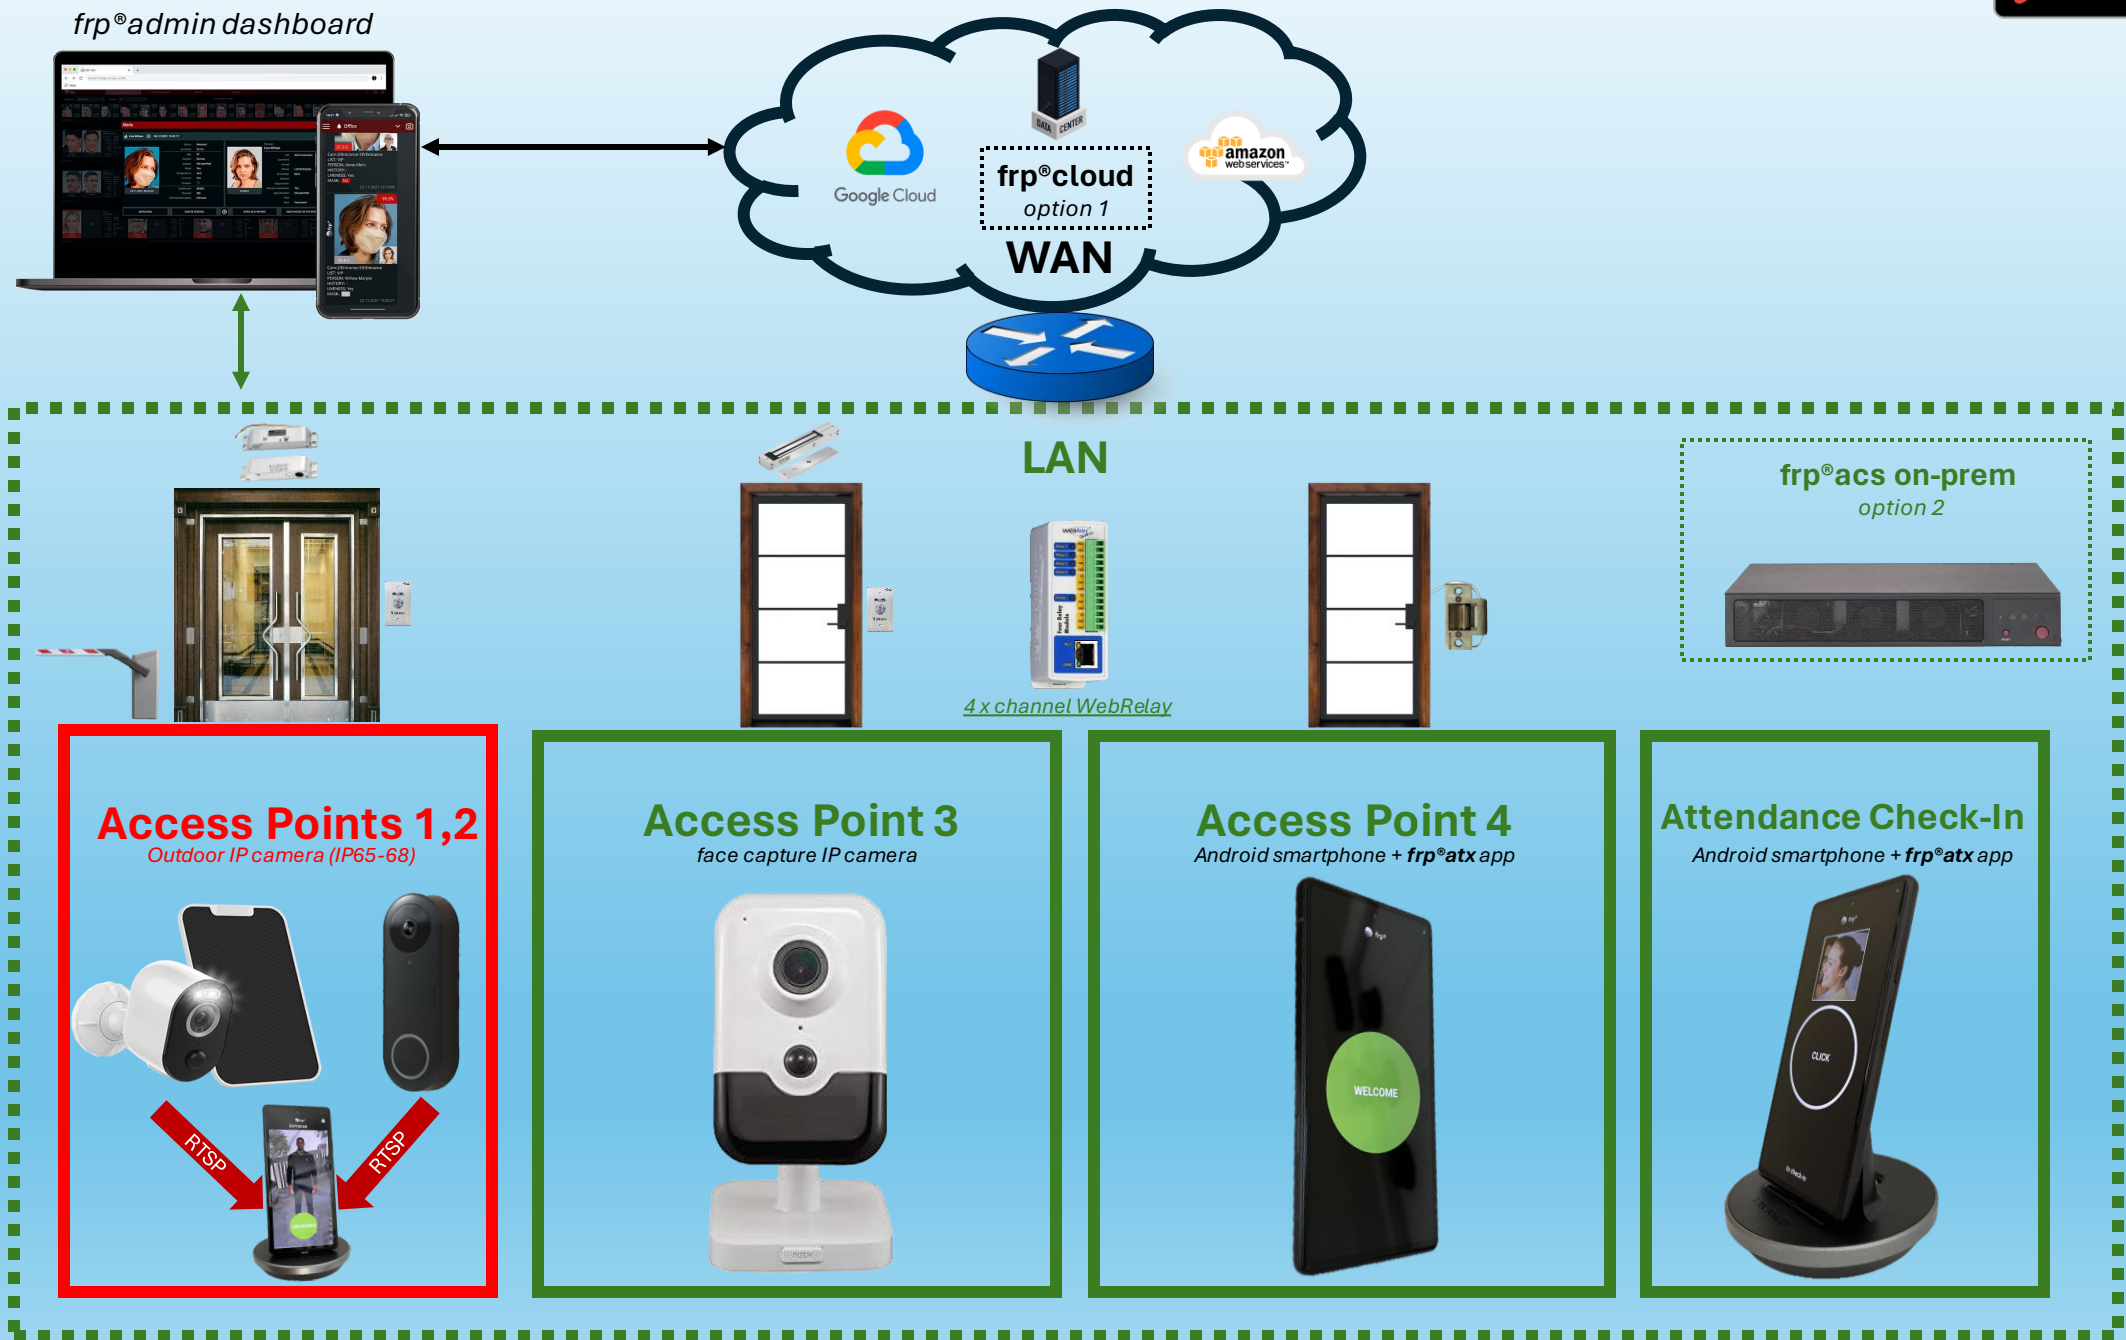

frp[®] - 24/7 Access Control by Face ID via IP CCTV

Parking Lot

Main Entrance

Mahalo!